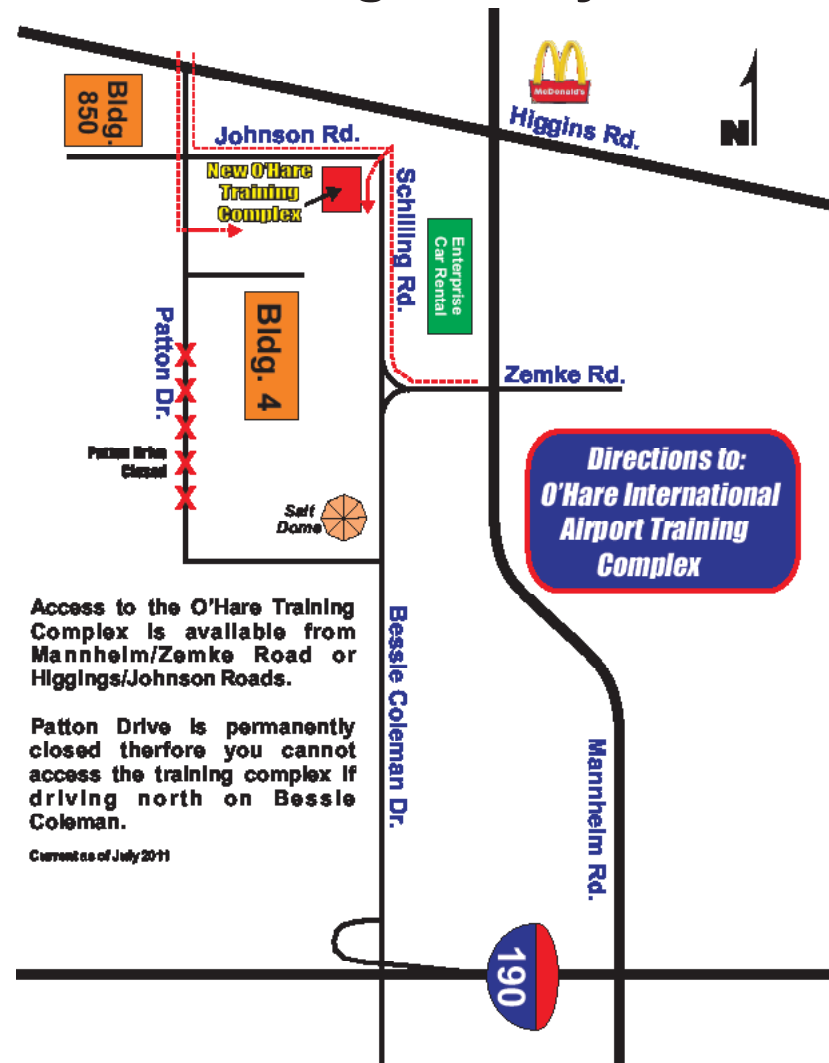

2018 O'HARE SNOW PLOW TRAINING INFORMATION

Training Dates and Times:

October:

Tuesday, October 9th	7:00 p.m. – 9:00 p.m.
Saturday, October 13th	8:00 a.m. – 10:00 a.m.
Wednesday, October 17th	7:00 p.m. – 9:00 p.m.
Monday, October 22nd	7:00 p.m. – 9:00 p.m.
Friday, October 26th	7:00 p.m. – 9:00 p.m.
Saturday, October 27th	8:00 a.m. – 10:00 a.m.
Tuesday, October 30th	7:00 p.m. – 9:00 p.m.

November:

Friday, November 2nd	7:00 p.m. – 9:00 p.m.
Wednesday, November 7th	7:00 p.m. – 9:00 p.m.
Saturday, November 10th	8:00 a.m. – 10:00 a.m.
Tuesday, November 13th	7:00 p.m. – 9:00 p.m.
Monday, November 19th	7:00 p.m. – 9:00 p.m.
Monday, November 26th	7:00 p.m. – 9:00 p.m.
Wednesday, November 28th	7:00 p.m. – 9:00 p.m.

December:

Monday, December 3rd	7:00 p.m. – 9:00 p.m.
Wednesday, December 5th	7:00 p.m. – 9:00 p.m.
Saturday, December 8th	8:00 a.m. – 10:00 a.m.

Registration:

To register, visit <http://registration.ohare.com>

Register early, as each session is limited to the first 55 registrants.

*If you are unable to access O'Hare's registration website, contact Barb Farr at (708) 482-8800.

O'Hare Training Facility:

IMPORTANT: You must bring the following items to class with you:

- Union Card
- Social Security Card
- *Valid* Driver's License