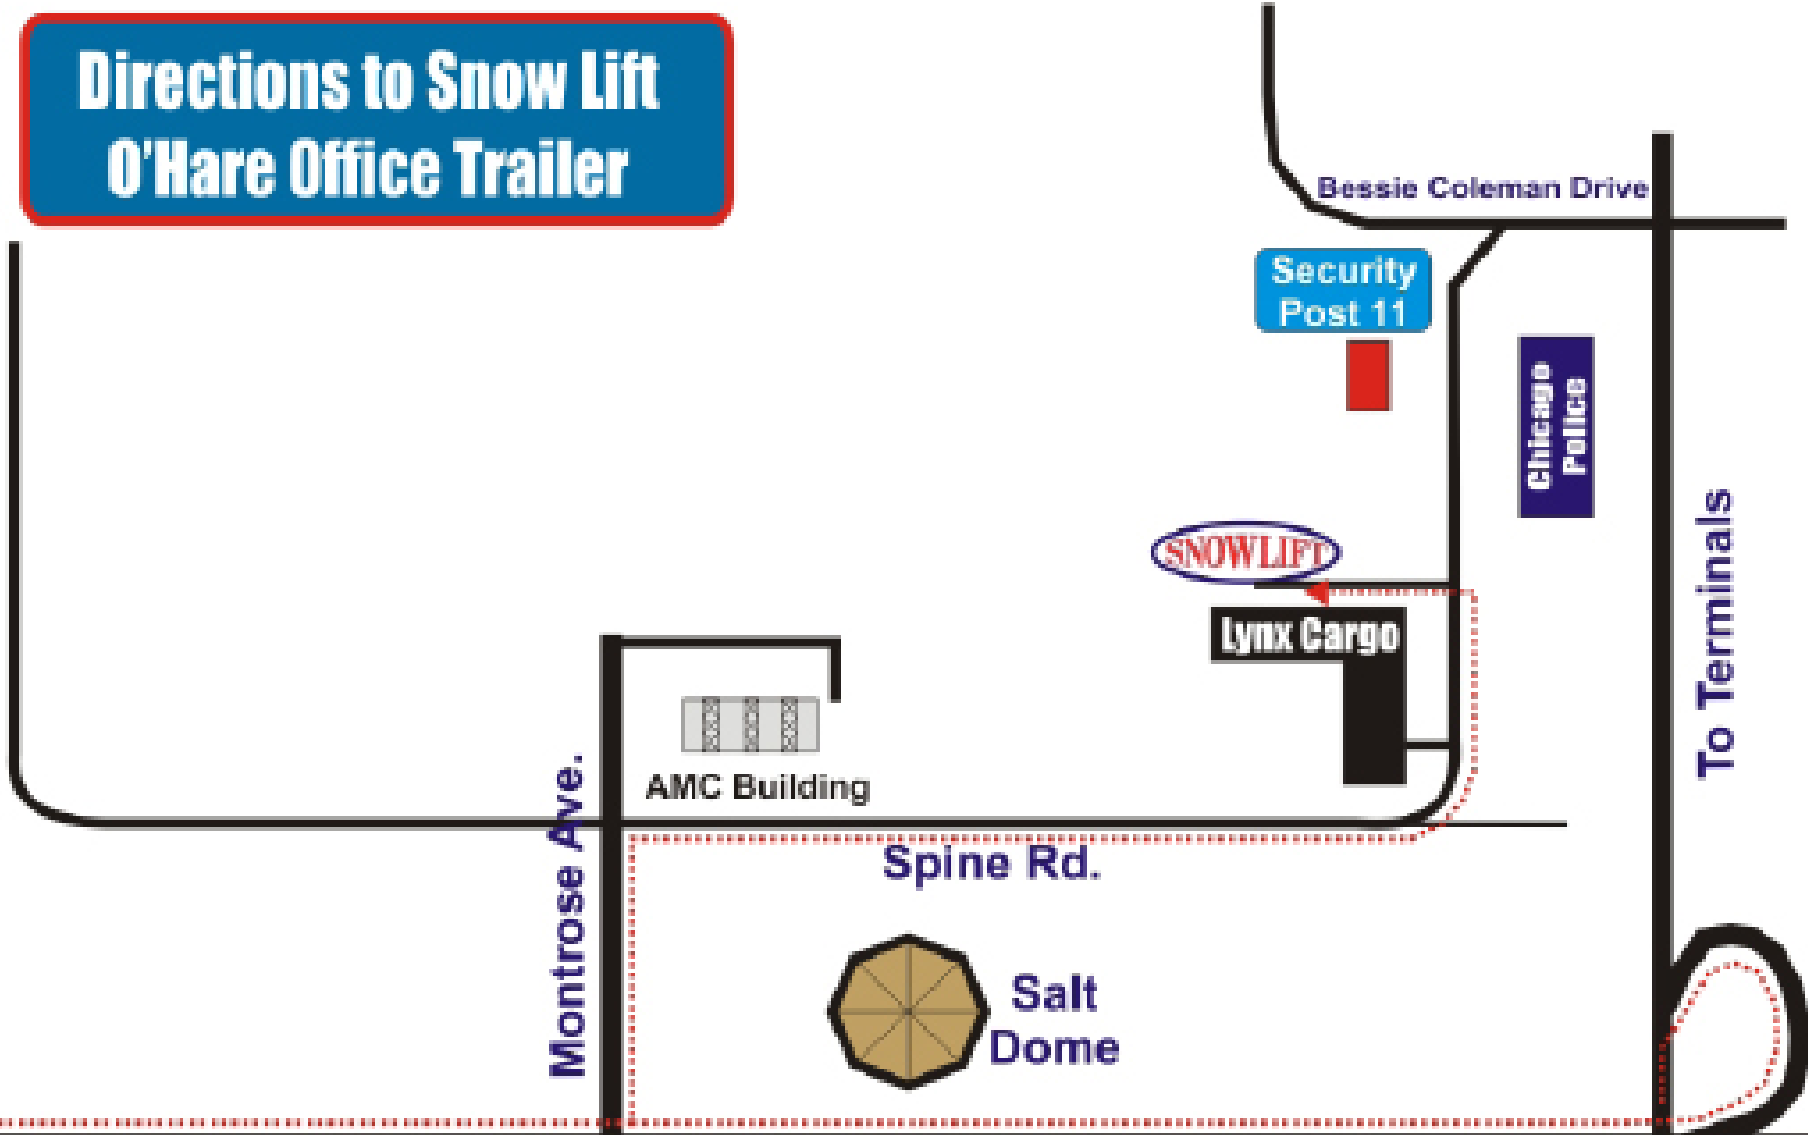

# Directions to Snow Lift O'Hare Office Trailer

Irving Park Rd.

Montrose Ave.

AMC Building

Spine Rd.

Salt Dome

Security Post 11

Chicago Police

SNOWLIFT

Lynx Cargo

To Terminals

Mannheim Rd.

190

Lawrence Ave.

Snowlift O'Hare Trailers are in the parking lot of the former Lynx Cargo Building on the west side of the building. From the tollway Take I90 towards the terminals, exit Mannheim Road south, to Montrose Ave. Right on Montrose, then another right onto Spine Road. Take Spine Road to the curve, enter to Snowlift at second driveway.