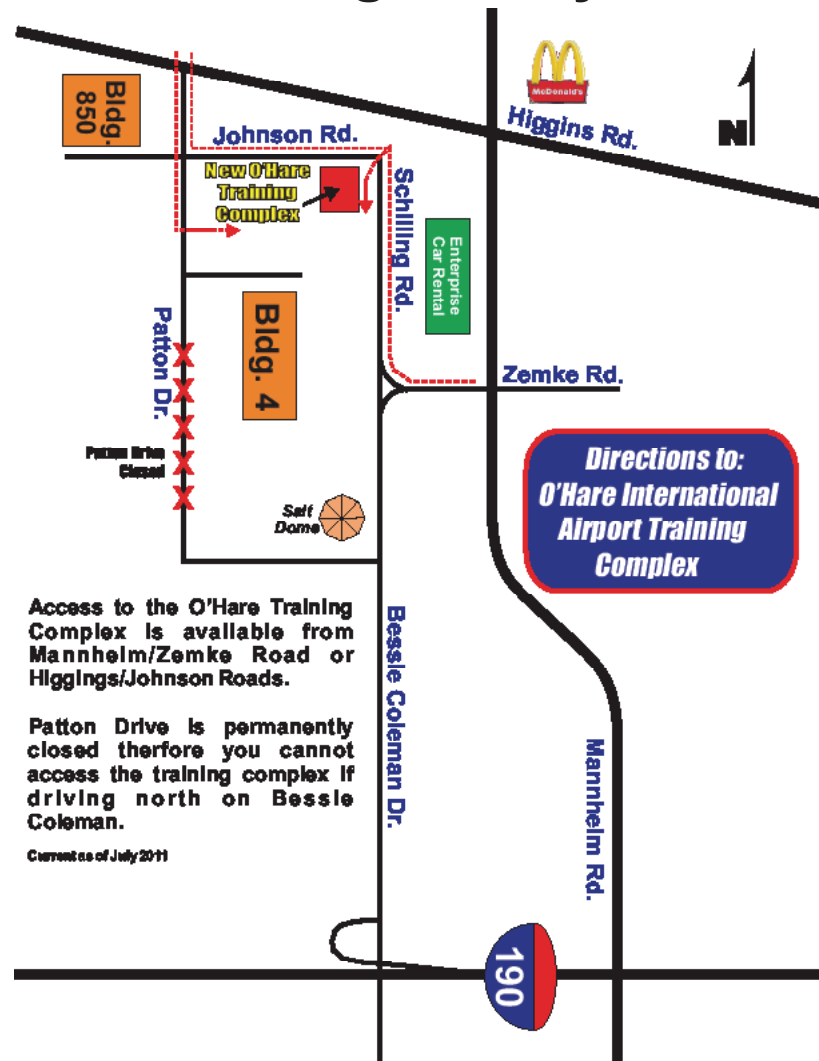

2016 O'HARE SNOW PLOW TRAINING INFORMATION

Training Dates and Times:

September:

Monday, September 26th 7:00p.m.-10:00p.m.

October:

Monday, October 3rd 7:00p.m.-10:00p.m.

Monday, October 10th 7:00p.m.-10:00p.m.

Wednesday, October 12th 7:00p.m.-10:00p.m.

Friday, October 14th 7:00p.m.-10:00p.m.

Saturday, October 15th 8:00a.m.-11:00a.m.

Tuesday, October 25th 7:00p.m.-10:00p.m.

Saturday, October 29th 8:00a.m.-11:00a.m.

November:

Tuesday, November 1st 7:00p.m.-10:00p.m.

Friday, November 4th 7:00p.m.-10:00p.m.

Saturday, November 5th 8:00a.m.-11:00a.m.

Wednesday, November 9th 8:00a.m.-11:00a.m.

Saturday, November 12th 8:00a.m.-11:00a.m.

Monday, November 14th 7:00p.m.-10:00p.m.

Tuesday, November 22nd 7:00p.m.-10:00a.m.

Saturday, November 26th 8:00a.m.-11:00a.m.

December:

Monday, December 5th 7:00p.m.-10:00p.m.

Wednesday, December 7th 8:00a.m.-11:00a.m.

Saturday, December 10th 8:00a.m.-11:00a.m.

Saturday, December 17th 8:00a.m.-11:00a.m.

O'Hare Training Facility:

Registration:

To register, visit <http://registration.ohare.com>

Register early, as each session is limited to the first 55 registrants.

*If you are unable to access O'Hare's registration website, contact Barb Farr at (708) 482-8800.

IMPORTANT: You must bring the following items to class with you:

- •Union Card
- •Social Security Card
- •Valid Driver's License